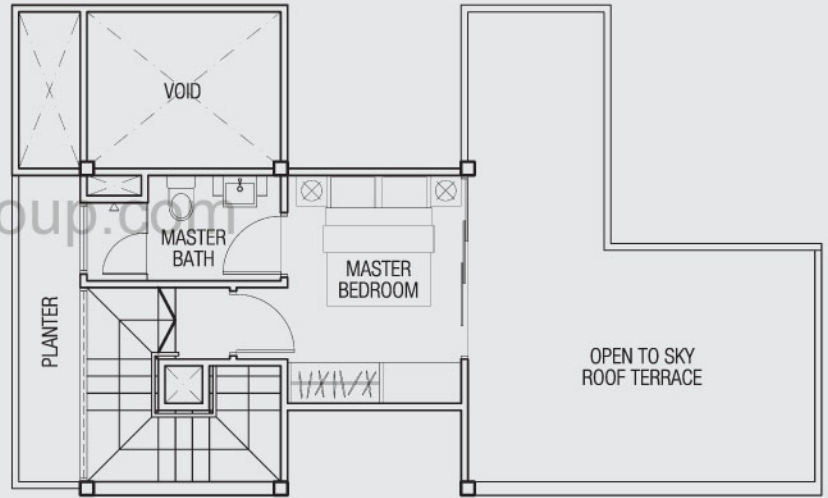

(inclusive of bay window, planter, balcony and a/c ledge)

www.huttonsgroup.com

Type F (1-Bedroom)

Unit #10-03 to #16-03

Area 463 sqft / 43 sqm

(inclusive of bay window, planter, balcony and a/c ledge)

www.huttonsgroup.com

Type G (2+1-Bedroom)

Unit #10-01 to #16-01

Area 947 sqft / 88 sqm

(inclusive of bay window, planter, balcony and a/c ledge)

Type H (2-Bedroom Penthouse)

Unit #17-04

Area 1087 sqft / 101 sqm

(inclusive of bay window, planter, balcony and roof terrace)

Lower Storey

Upper Storey

Type I (2-Bedroom Penthouse)

Unit #17-03

Area 1098 sqft / 102 sqm

(inclusive of bay window, planter, balcony and roof terrace)

Lower Storey

Upper Storey