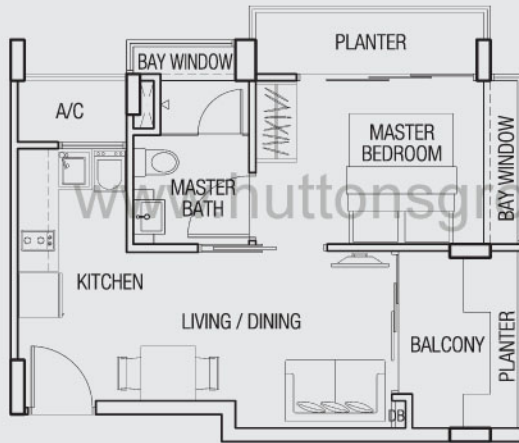

Type A (1-Bedroom)

Unit #01-01

Area 614 sqft / 57 sqm

(inclusive of bay window, pes and a/c ledge)

Type B (1-Bedroom)

Unit #02-01 to #09-01

Area 452 sqft / 42 sqm

(inclusive of bay window, planter, balcony and a/c ledge)

Type C (1-Bedroom)

Unit #02-02 to #09-02

Area 474 sqft / 44 sqm

(inclusive of bay window, planter, balcony and a/c ledge)

www.huttonsgroup.com

Type D (1-Bedroom)

Unit #02-03 to #09-03, #10-02 to #16-02

Area 506 sqft / 47 sqm

(inclusive of bay window, planter, balcony and a/c ledge)

Type E1 (1-Bedroom)

Unit #10-04

Area 570 sqft / 53 sqm

(inclusive of planter, balcony and roof terrace)

Type E2 (1-Bedroom)

Unit #11-04 to #16-04

Area 517 sqft / 48 sqm

(inclusive of bay window, planter, balcony and a/c ledge)

www.huttonsgroup.com

Type F (1-Bedroom)

Unit #10-03 to #16-03

Area 463 sqft / 43 sqm

(inclusive of bay window, planter, balcony and a/c ledge)

www.huttonsgroup.com