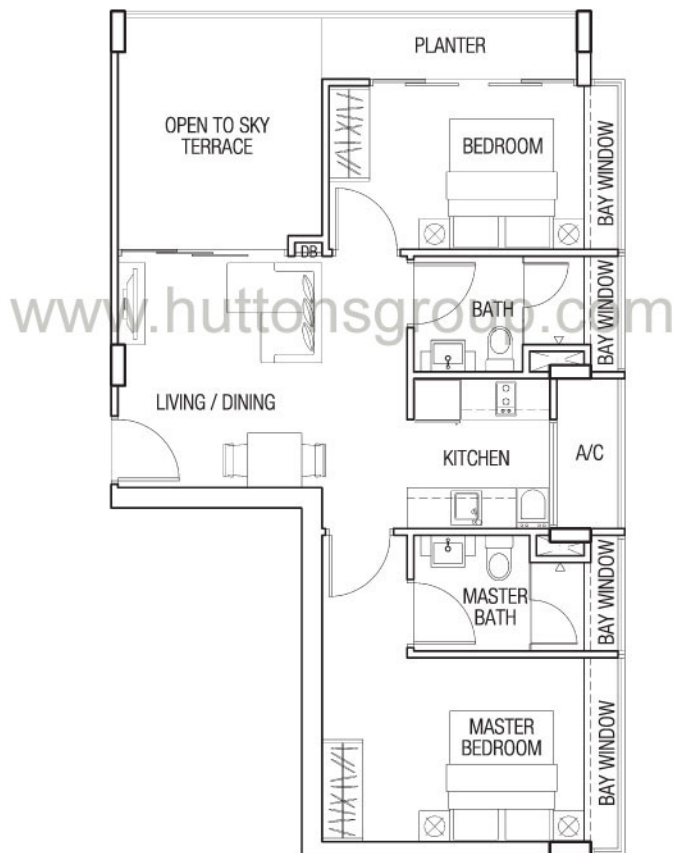

Type G (2+1-Bedroom)

Unit #10-01 to #16-01

Area 947 sqft / 88 sqm

(inclusive of bay window, planter, balcony and a/c ledge)

Type H (2-Bedroom Penthouse)

Unit #17-04

Area 1087 sqft / 101 sqm

(inclusive of bay window, planter, balcony and roof terrace)

Lower Storey

Upper Storey

Type I (2-Bedroom Penthouse)

Unit #17-03

Area 1098 sqft / 102 sqm

(inclusive of bay window, planter, balcony and roof terrace)

Lower Storey

Upper Storey

Type J (2-Bedroom)

Unit #17-01

Area 818 sqft / 76 sqm

(inclusive of bay window, planter, terrace and a/c ledge)

Type K (2-Bedroom Penthouse)

Unit #17-02

Area 1098 sqft / 102 sqm

(inclusive of bay window, planter, balcony, roof terrace and a/c ledge)

Lower Storey

Upper Storey