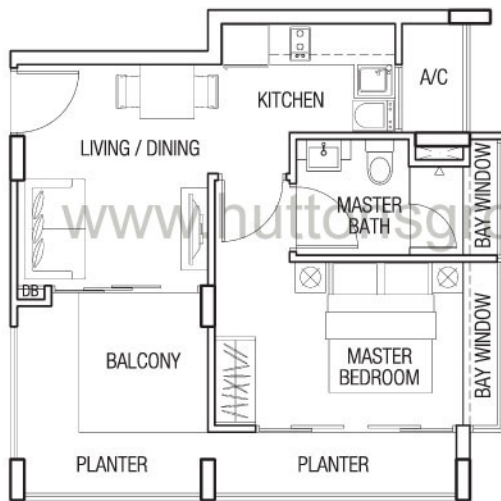

Type A (1-Bedroom)

Unit #01-01

Area 614 sqft / 57 sqm

(inclusive of bay window, pes and a/c ledge)

Type B (1-Bedroom)

Unit #02-01 to #09-01

Area 452 sqft / 42 sqm

(inclusive of bay window, planter, balcony and a/c ledge)

Type C (1-Bedroom)

Unit #02-02 to #09-02

Area 474 sqft / 44 sqm

(inclusive of bay window, planter, balcony and a/c ledge)

www.huttonsgroup.com

Type D (1-Bedroom)

Unit #02-03 to #09-03, #10-02 to #16-02

Area 506 sqft / 47 sqm

(inclusive of bay window, planter, balcony and a/c ledge)

Type E1 (1-Bedroom)

Unit #10-04

Area 570 sqft / 53 sqm

(inclusive of planter, balcony and roof terrace)

Type E2 (1-Bedroom)

Unit #11-04 to #16-04

Area 517 sqft / 48 sqm

(inclusive of bay window, planter, balcony and a/c ledge)

www.huttonsgroup.com

Type F (1-Bedroom)

Unit #10-03 to #16-03

Area 463 sqft / 43 sqm

(inclusive of bay window, planter, balcony and a/c ledge)

www.huttonsgroup.com