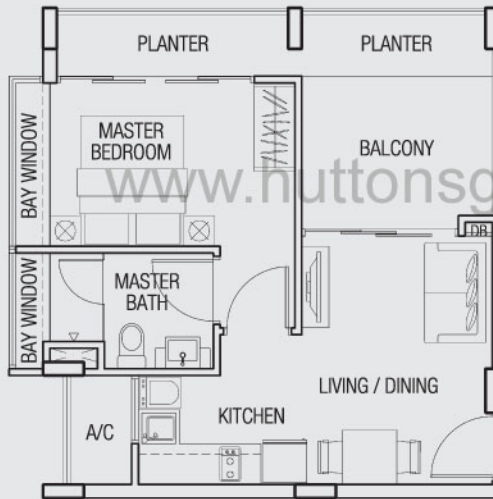

Type A (1-Bedroom)

Unit #01-01

Area 614 sqft / 57 sqm

(inclusive of bay window, pes and a/c ledge)

Type B (1-Bedroom)

Unit #02-01 to #09-01

Area 452 sqft / 42 sqm

(inclusive of bay window, planter, balcony and a/c ledge)

Type C (1-Bedroom)

Unit #02-02 to #09-02

Area 474 sqft / 44 sqm

(inclusive of bay window, planter, balcony and a/c ledge)

www.huttonsgroup.com

Type D (1-Bedroom)

Unit #02-03 to #09-03, #10-02 to #16-02

Area 506 sqft / 47 sqm

(inclusive of bay window, planter, balcony and a/c ledge)

Type E1 (1-Bedroom)

Unit #10-04

Area 570 sqft / 53 sqm

(inclusive of planter, balcony and roof terrace)

Type E2 (1-Bedroom)

Unit #11-04 to #16-04

Area 517 sqft / 48 sqm

(inclusive of bay window, planter, balcony and a/c ledge)

www.huttonsgroup.com

Type F (1-Bedroom)

Unit #10-03 to #16-03

Area 463 sqft / 43 sqm

(inclusive of bay window, planter, balcony and a/c ledge)

www.huttonsgroup.com