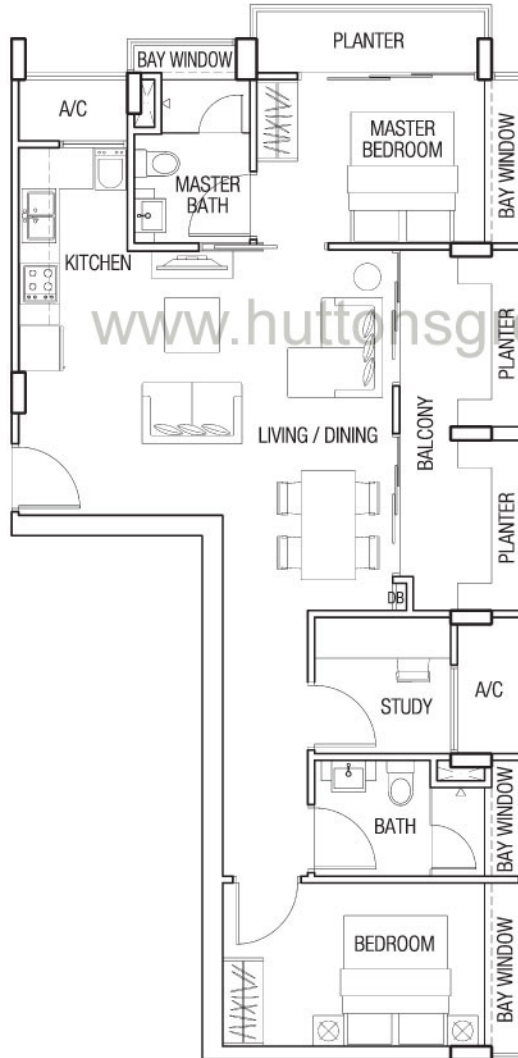

Type A (1-Bedroom)

Unit #01-01

Area 614 sqft / 57 sqm

(inclusive of bay window, pes and a/c ledge)

Type B (1-Bedroom)

Unit #02-01 to #09-01

Area 452 sqft / 42 sqm

(inclusive of bay window, planter, balcony and a/c ledge)

(inclusive of bay window, planter, balcony and a/c ledge)

Type E1 (1-Bedroom)

Unit #10-04

Area 570 sqft / 53 sqm

(inclusive of planter, balcony and roof terrace)

Type E2 (1-Bedroom)

Unit #11-04 to #16-04

Area 517 sqft / 48 sqm

(inclusive of bay window, planter, balcony and a/c ledge)

www.huttonsgroup.com

Type F (1-Bedroom)

Unit #10-03 to #16-03

Area 463 sqft / 43 sqm

(inclusive of bay window, planter, balcony and a/c ledge)

www.huttonsgroup.com

Type G (2+1-Bedroom)

Unit #10-01 to #16-01

Area 947 sqft / 88 sqm

(inclusive of bay window, planter, balcony and a/c ledge)

Type H (2-Bedroom Penthouse)

Unit #17-04

Area 1087 sqft / 101 sqm

(inclusive of bay window, planter, balcony and roof terrace)