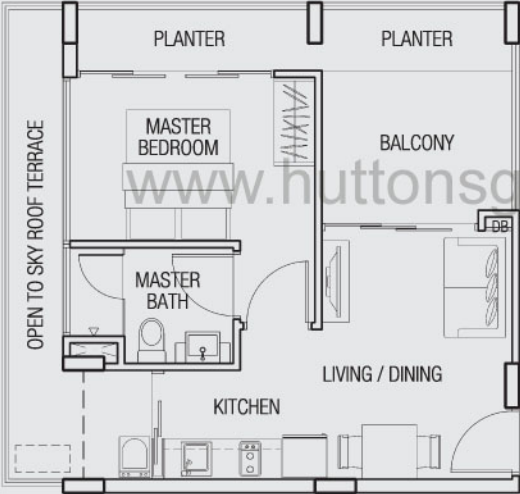

Type A (1-Bedroom)

Unit #01-01

Area 614 sqft / 57 sqm

(inclusive of bay window, pes and a/c ledge)

Type B (1-Bedroom)

Unit #02-01 to #09-01

Area 452 sqft / 42 sqm

(inclusive of bay window, planter, balcony and a/c ledge)

Type C (1-Bedroom)

Unit #02-02 to #09-02

Area 474 sqft / 44 sqm

(inclusive of bay window, planter, balcony and a/c ledge)

www.huttonsgroup.com

Type D (1-Bedroom)

Unit #02-03 to #09-03, #10-02 to #16-02

Area 506 sqft / 47 sqm

(inclusive of bay window, planter, balcony and a/c ledge)

Type E1 (1-Bedroom)

Unit #10-04

Area 570 sqft / 53 sqm

(inclusive of planter, balcony and roof terrace)

Type E2 (1-Bedroom)

Unit #11-04 to #16-04

Area 517 sqft / 48 sqm

(inclusive of bay window, planter, balcony and a/c ledge)

www.huttonsgroup.com

Type F (1-Bedroom)

Unit #10-03 to #16-03

Area 463 sqft / 43 sqm

(inclusive of bay window, planter, balcony and a/c ledge)

www.huttonsgroup.com