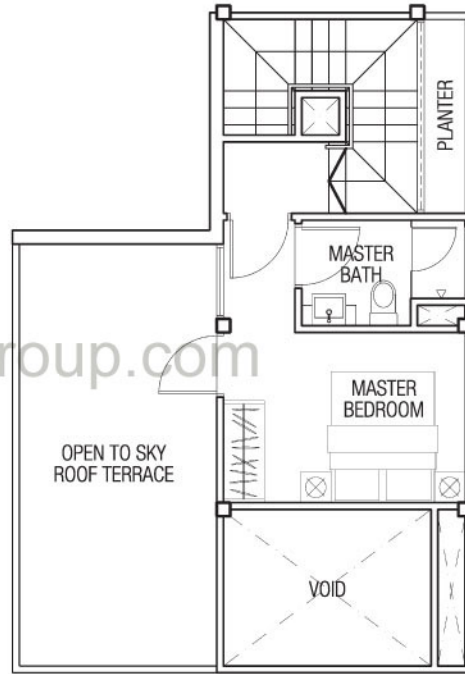

Type A (1-Bedroom)

Unit #01-01

Area 614 sqft / 57 sqm

(inclusive of bay window, pes and a/c ledge)

Type B (1-Bedroom)

Unit #02-01 to #09-01

Area 452 sqft / 42 sqm

(inclusive of bay window, planter, balcony and a/c ledge)

Lower Storey

Upper Storey

Type I (2-Bedroom Penthouse)

Unit #17-03

Area 1098 sqft / 102 sqm

(inclusive of bay window, planter, balcony and roof terrace)

Lower Storey

Upper Storey

Type J (2-Bedroom)

Unit #17-01

Area 818 sqft / 76 sqm

(inclusive of bay window, planter, terrace and a/c ledge)

Type K (2-Bedroom Penthouse)

Unit #17-02

Area 1098 sqft / 102 sqm

(inclusive of bay window, planter, balcony, roof terrace and a/c ledge)

Lower Storey

Upper Storey