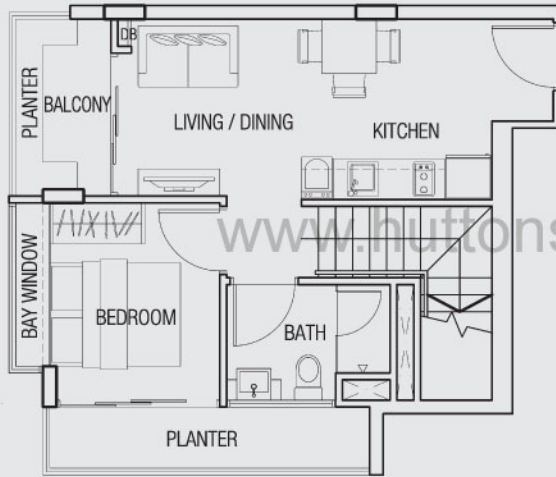

Type A (1-Bedroom)

Unit #01-01

Area 614 sqft / 57 sqm

(inclusive of bay window, pes and a/c ledge)

Type B (1-Bedroom)

Unit #02-01 to #09-01

Area 452 sqft / 42 sqm

(inclusive of bay window, planter, balcony and a/c ledge)

Type G (2+1-Bedroom)

Unit #10-01 to #16-01

Area 947 sqft / 88 sqm

(inclusive of bay window, planter, balcony and a/c ledge)

Type H (2-Bedroom Penthouse)

Unit #17-04

Area 1087 sqft / 101 sqm

(inclusive of bay window, planter, balcony and roof terrace)

Lower Storey

Upper Storey

Type I (2-Bedroom Penthouse)

Unit #17-03

Area 1098 sqft / 102 sqm

(inclusive of bay window, planter, balcony and roof terrace)

Lower Storey

Upper Storey

Type J (2-Bedroom)

Unit #17-01

Area 818 sqft / 76 sqm

(inclusive of bay window, planter, terrace and a/c ledge)

Type K (2-Bedroom Penthouse)

Unit #17-02

Area 1098 sqft / 102 sqm

(inclusive of bay window, planter, balcony, roof terrace and a/c ledge)