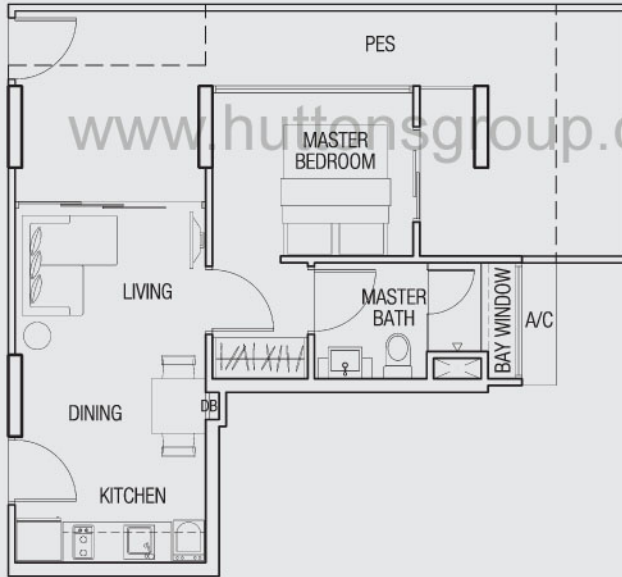

Type A (1-Bedroom)

Unit #01-01

Area 614 sqft / 57 sqm

(inclusive of bay window, pes and a/c ledge)

Type B (1-Bedroom)

Unit #02-01 to #09-01

Area 452 sqft / 42 sqm

(inclusive of bay window, planter, balcony and a/c ledge)

Type C (1-Bedroom)

Unit #02-02 to #09-02

Area 474 sqft / 44 sqm

(inclusive of bay window, planter, balcony and a/c ledge)

www.huttonsgroup.com

Type D (1-Bedroom)

Unit #02-03 to #09-03, #10-02 to #16-02

Area 506 sqft / 47 sqm

(inclusive of bay window, planter, balcony and a/c ledge)

Type E1 (1-Bedroom)

Unit #10-04

Area 570 sqft / 53 sqm

(inclusive of planter, balcony and roof terrace)

Type E2 (1-Bedroom)

Unit #11-04 to #16-04

Area 517 sqft / 48 sqm

(inclusive of bay window, planter, balcony and a/c ledge)

www.huttonsgroup.com

Type F (1-Bedroom)

Unit #10-03 to #16-03

Area 463 sqft / 43 sqm

(inclusive of bay window, planter, balcony and a/c ledge)

www.huttonsgroup.com