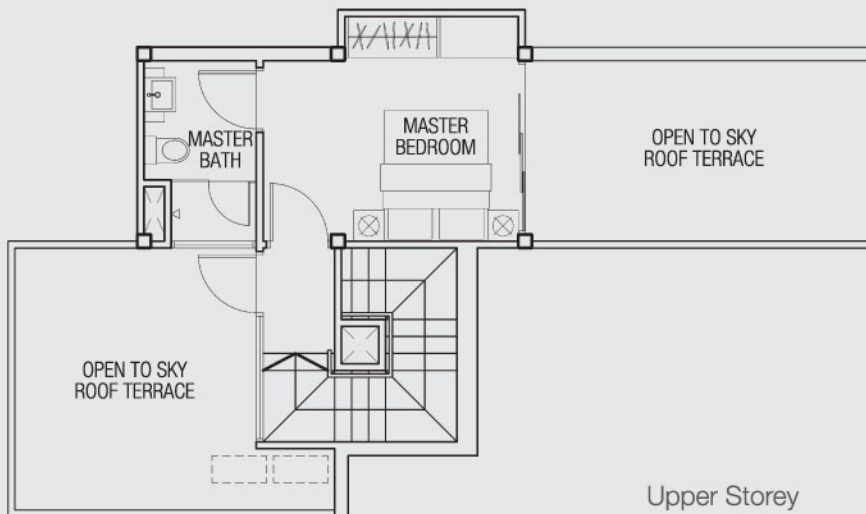

Lower Storey

Upper Storey

Type I (2-Bedroom Penthouse)

Unit #17-03

Area 1098 sqft / 102 sqm

(inclusive of bay window, planter, balcony and roof terrace)

Lower Storey

Upper Storey

Type J (2-Bedroom)

Unit #17-01

Area 818 sqft / 76 sqm

(inclusive of bay window, planter, terrace and a/c ledge)

Type K (2-Bedroom Penthouse)

Unit #17-02

Area 1098 sqft / 102 sqm

(inclusive of bay window, planter, balcony, roof terrace and a/c ledge)

Lower Storey

Upper Storey