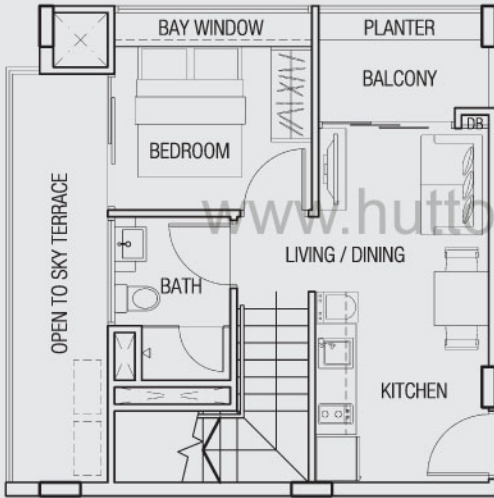

Type A (1-Bedroom)

Unit #01-01

Area 614 sqft / 57 sqm

(inclusive of bay window, pes and a/c ledge)

Type B (1-Bedroom)

Unit #02-01 to #09-01

Area 452 sqft / 42 sqm

(inclusive of bay window, planter, balcony and a/c ledge)

(inclusive of bay window, planter, balcony and a/c ledge)

www.huttonsgroup.com

Type F (1-Bedroom)

Unit #10-03 to #16-03

Area 463 sqft / 43 sqm

(inclusive of bay window, planter, balcony and a/c ledge)

www.huttonsgroup.com

Type G (2+1-Bedroom)

Unit #10-01 to #16-01

Area 947 sqft / 88 sqm

(inclusive of bay window, planter, balcony and a/c ledge)

Type H (2-Bedroom Penthouse)

Unit #17-04

Area 1087 sqft / 101 sqm

(inclusive of bay window, planter, balcony and roof terrace)

Lower Storey

Upper Storey

Type I (2-Bedroom Penthouse)

Unit #17-03

Area 1098 sqft / 102 sqm

(inclusive of bay window, planter, balcony and roof terrace)

Lower Storey

Upper Storey