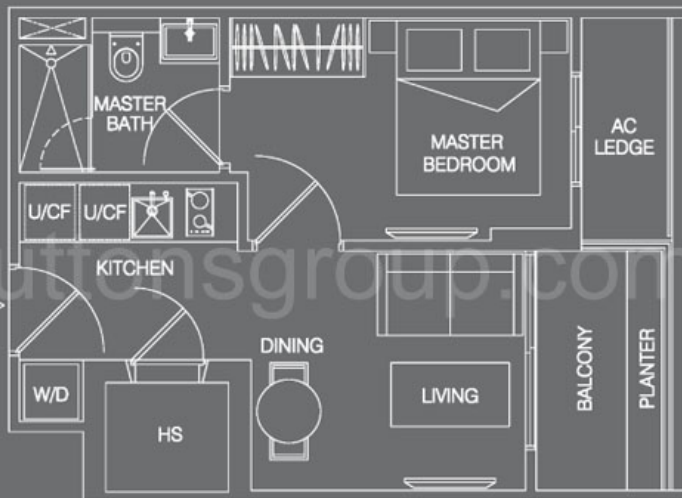

Type A (2-Bedroom)

Unit #02-01 to #10-01

Area 710 sqft / 66 sqm

Type B (1-Bedroom)

Unit #02-02 to #11-02

Area 420 sqft / 39 sqm

Type C (1-Bedroom)

Unit #02-03 to #11-03

Area 420 sqft / 39 sqm

Type D (2-Bedroom)

Unit #02-04 to #11-04

Area 667 sqft / 62 sqm

Type PH A (2-Bedroom)

Unit #11-01

Area 1227 sqft / 114 sqm

Lower Storey

Upper Storey