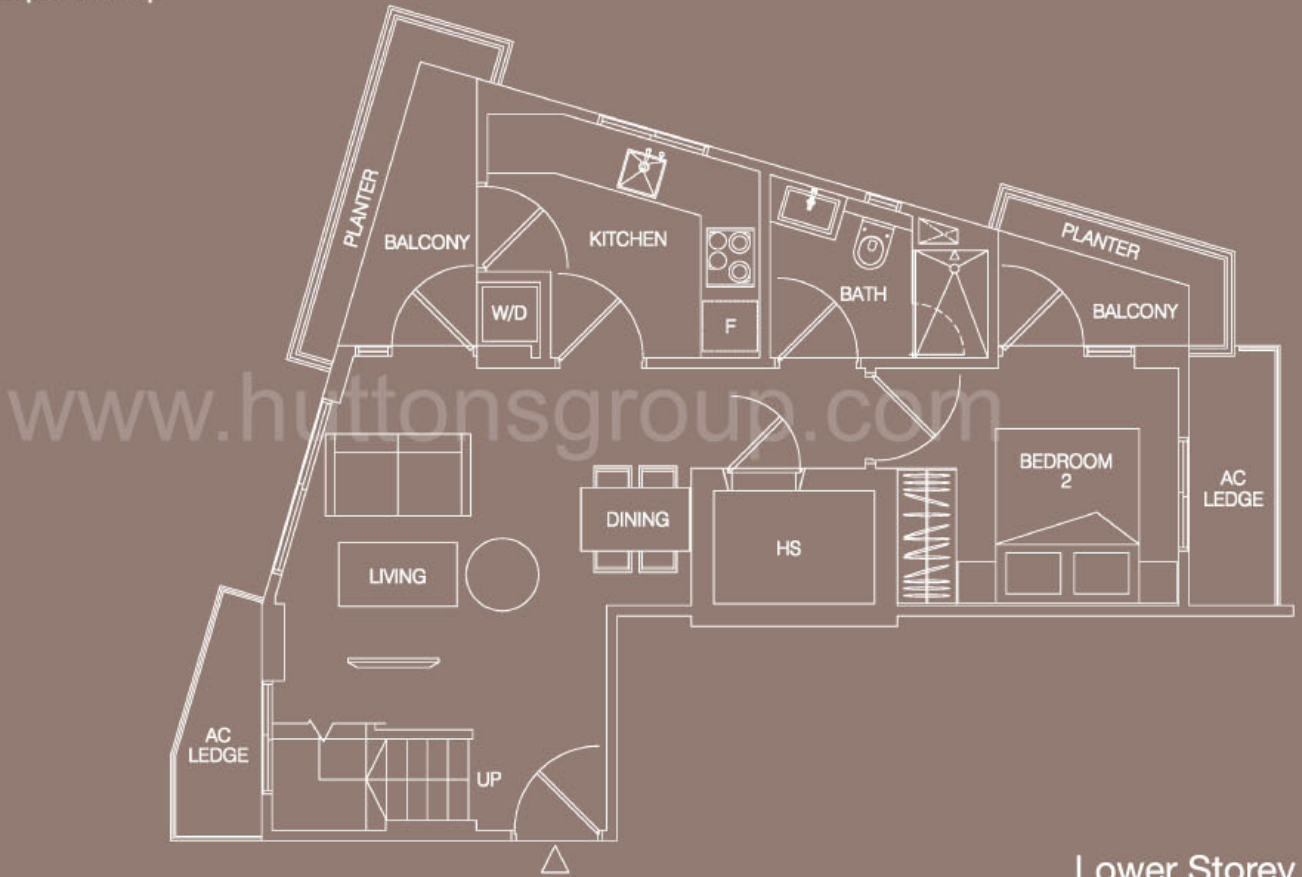

Type A (2-Bedroom)

Unit #02-01 to #10-01

Area 710 sqft / 66 sqm

Type B (1-Bedroom)

Unit #02-02 to #11-02

Area 420 sqft / 39 sqm

Type C (1-Bedroom)

Unit #02-03 to #11-03

Area 420 sqft / 39 sqm

Type D (2-Bedroom)

Unit #02-04 to #11-04

Area 667 sqft / 62 sqm

Type PH A (2-Bedroom)

Unit #11-01

Area 1227 sqft / 114 sqm

Lower Storey

Upper Storey