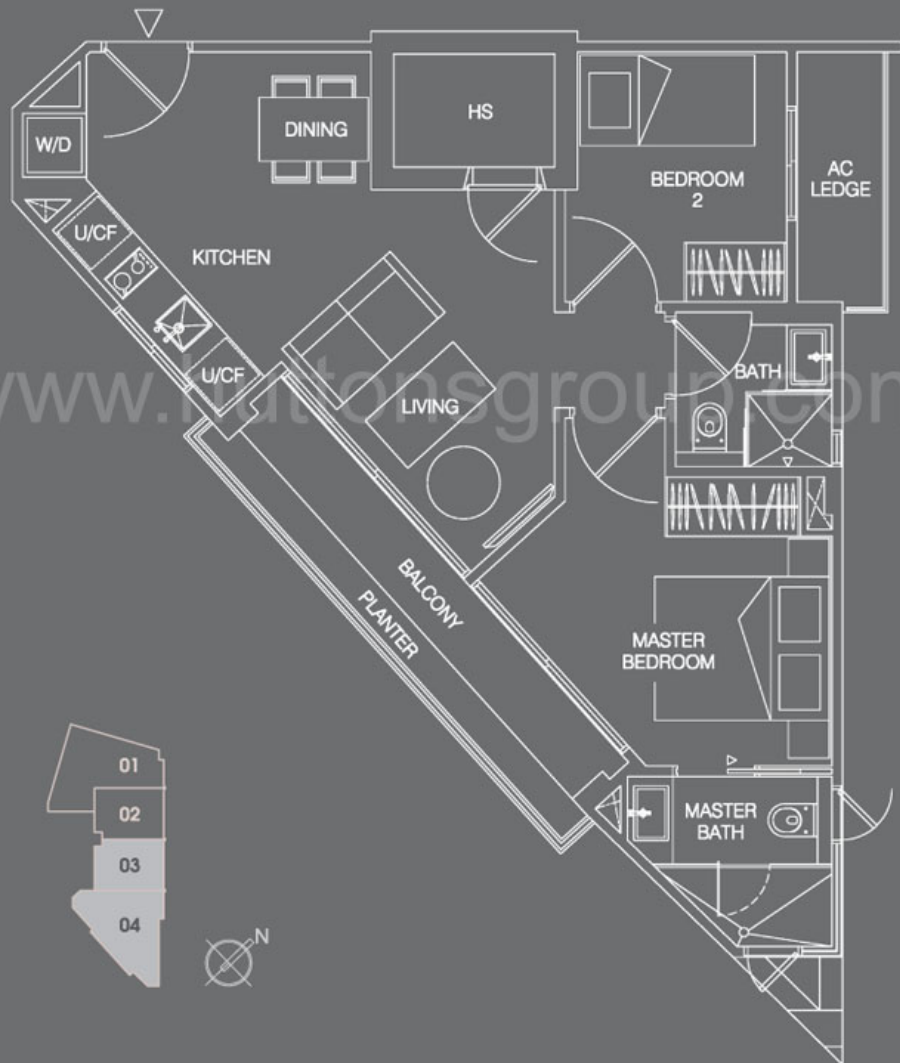

Type A (2-Bedroom)

Unit #02-01 to #10-01

Area 710 sqft / 66 sqm

Type B (1-Bedroom)

Unit #02-02 to #11-02

Area 420 sqft / 39 sqm

Type C (1-Bedroom)

Unit #02-03 to #11-03

Area 420 sqft / 39 sqm

Type D (2-Bedroom)

Unit #02-04 to #11-04

Area 667 sqft / 62 sqm

Type PH A (2-Bedroom)

Unit #11-01

Area 1227 sqft / 114 sqm

Lower Storey

Upper Storey