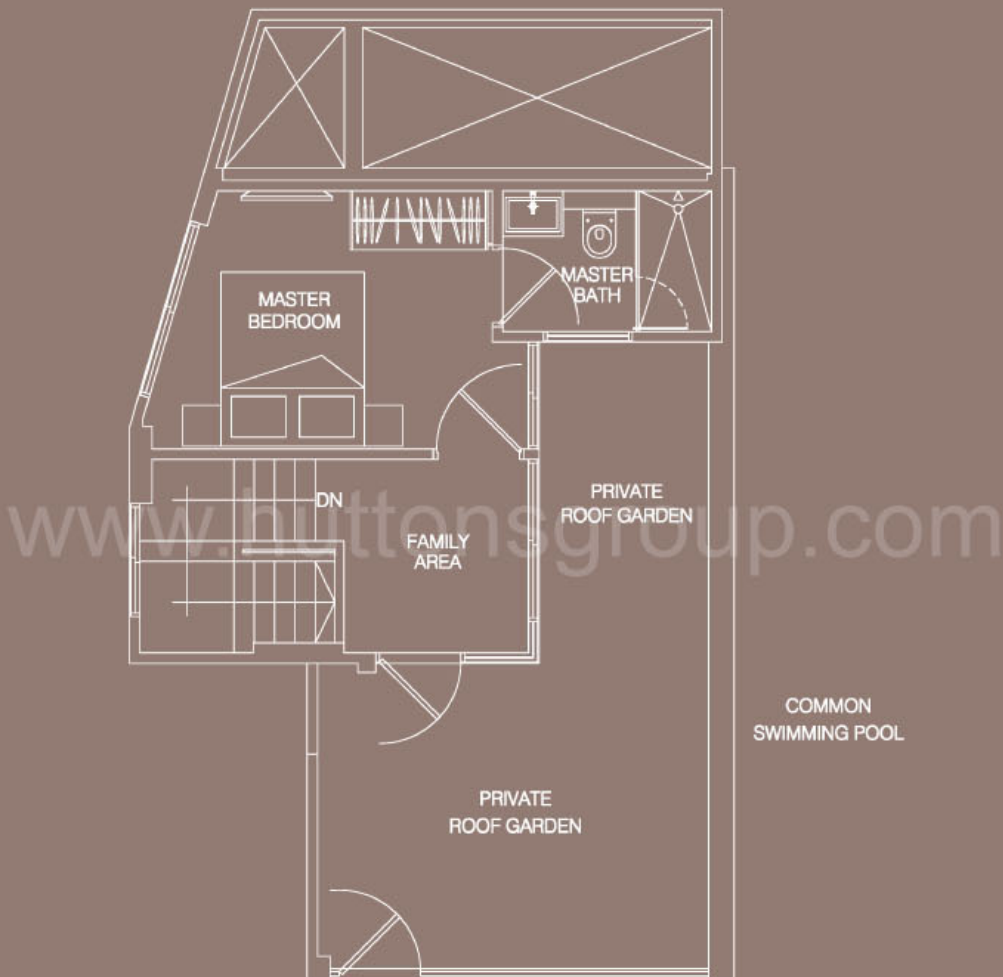

Type A (2-Bedroom)

Unit #02-01 to #10-01

Area 710 sqft / 66 sqm

Type B (1-Bedroom)

Unit #02-02 to #11-02

Area 420 sqft / 39 sqm

Type C (1-Bedroom)

Unit #02-03 to #11-03

Area 420 sqft / 39 sqm

Type D (2-Bedroom)

Unit #02-04 to #11-04

Area 667 sqft / 62 sqm

Type PH A (2-Bedroom)

Unit #11-01

Area 1227 sqft / 114 sqm

Lower Storey

Upper Storey