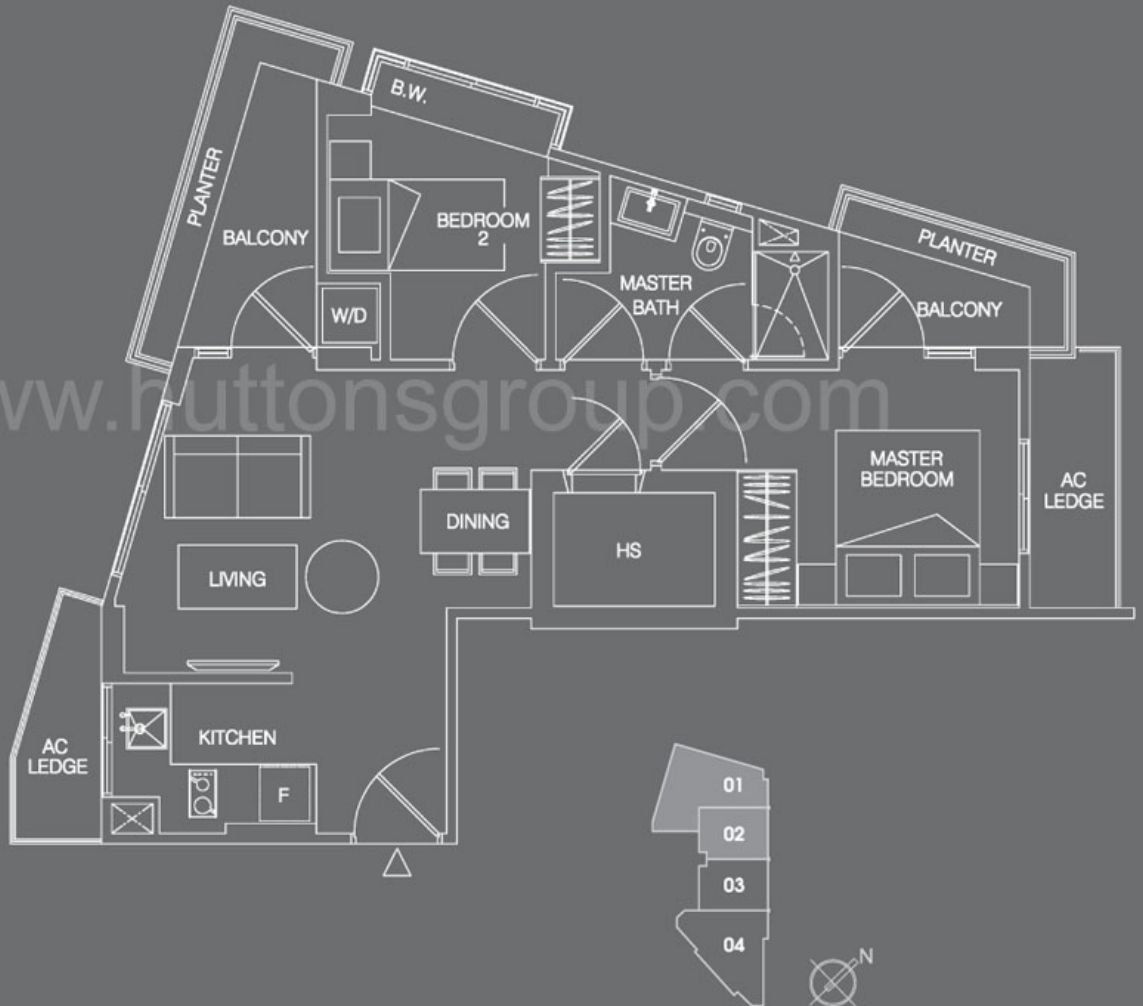

Type A (2-Bedroom)

Unit #02-01 to #10-01

Area 710 sqft / 66 sqm

Type B (1-Bedroom)

Unit #02-02 to #11-02

Area 420 sqft / 39 sqm

Type C (1-Bedroom)

Unit #02-03 to #11-03

Area 420 sqft / 39 sqm

Type D (2-Bedroom)

Unit #02-04 to #11-04

Area 667 sqft / 62 sqm

Type PH A (2-Bedroom)

Unit #11-01

Area 1227 sqft / 114 sqm

Lower Storey

Upper Storey