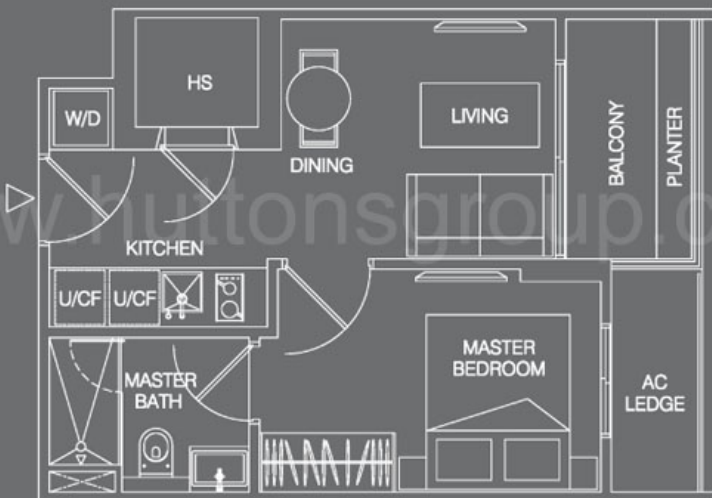

Type A (2-Bedroom)

Unit #02-01 to #10-01

Area 710 sqft / 66 sqm

Type B (1-Bedroom)

Unit #02-02 to #11-02

Area 420 sqft / 39 sqm

Type C (1-Bedroom)

Unit #02-03 to #11-03

Area 420 sqft / 39 sqm

Type D (2-Bedroom)

Unit #02-04 to #11-04

Area 667 sqft / 62 sqm

Type PH A (2-Bedroom)

Unit #11-01

Area 1227 sqft / 114 sqm

Lower Storey

Upper Storey